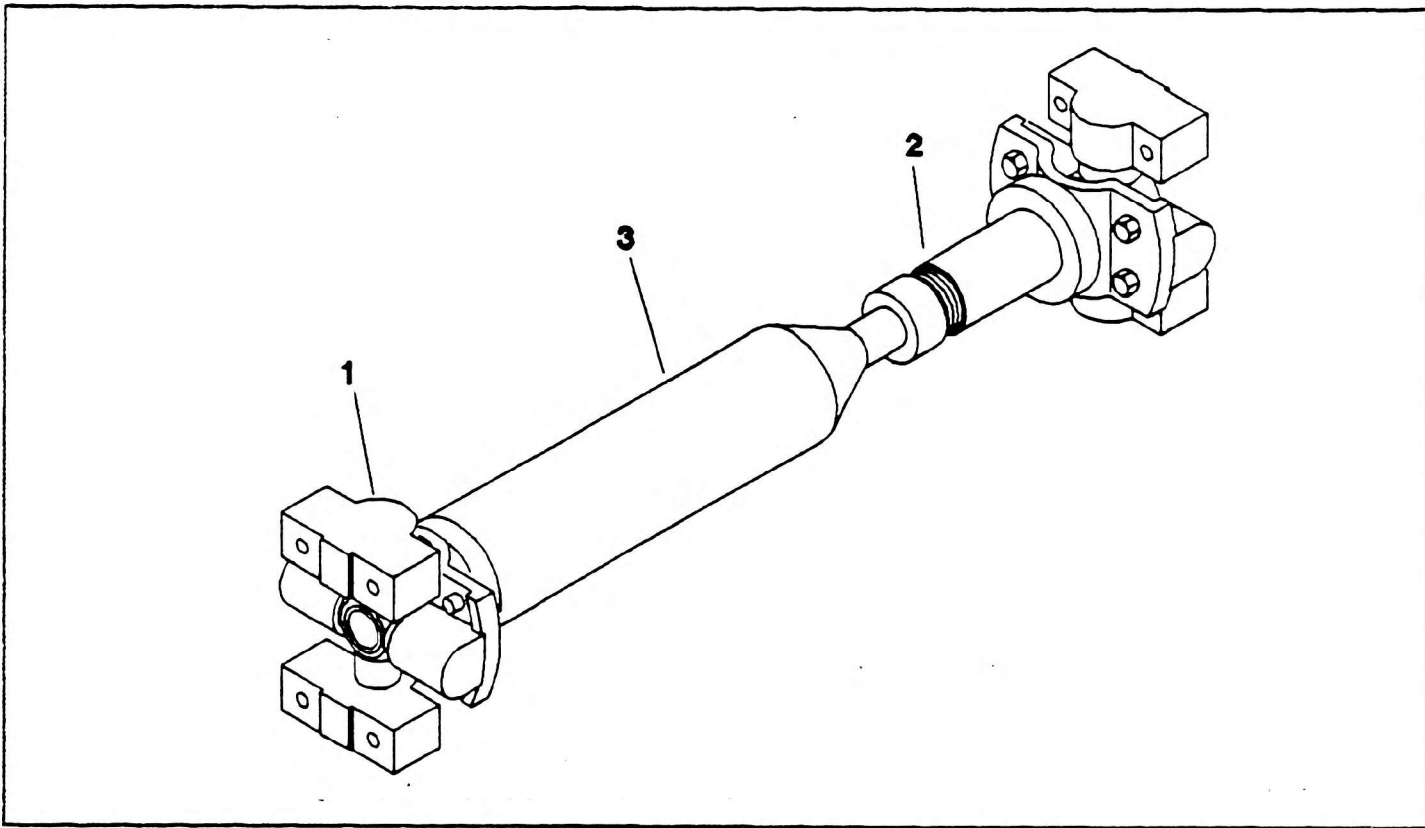

DRIVE LINE ASSEMBLY

GROVE

NO.	PART NO.	QTY	DESCRIPTION	NO.	PART NO.	QTY	DESCRIPTION
	7-364-001572		COMPLETE ASSY				
1	7-069-000158	2	U-JOINT INCLUDES HARDWARE				
2	9-364-100098	1	YOKE, SLIP - INCLUDES DUST CAP, PLUG + GREASE FITTING				
3	NOT SERVICED	1	SHAFT				